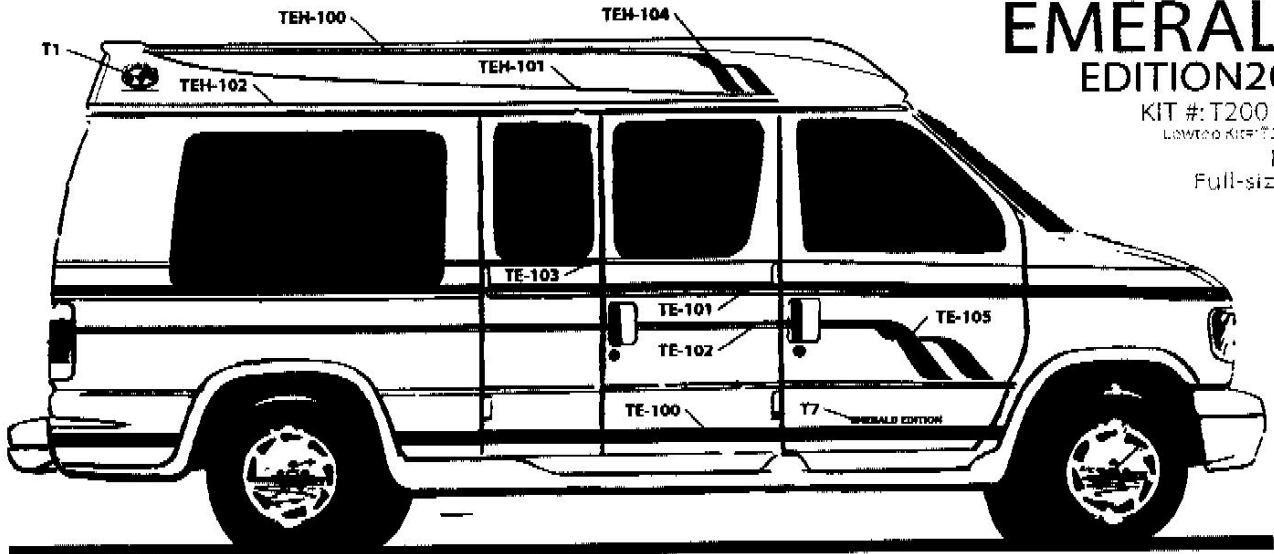

EMERALD EDITION 2001

KIT #: T2001-200
 LOWER KIT: T2001-100
 FORD
 Full-size Van

'99 GRAPHIC PLACEMENT

TE-104 DRIVER MAIN GRAPHIC

TE-105 PASSENGER MAIN GRAPHIC

TEH-103 DRIVER SPORT TOP GRAPHIC

TEH-104 PASSENGER SPORT TOP GRAPHIC

TE-100 2-3/4" ROCKER STRIPE

TE-101 1-3/16" UPPER MAIN BODY STRIPE

TE-102 7/8" LOWER MAIN BODY STRIPE

TE-103 1/2" WINDOW STRIPE

T1 SMALL WORLD LOGO

T2 TIARA SCRIPT LOGO

EMERALD EDITION

T7 EMERALD EDITION LOGO