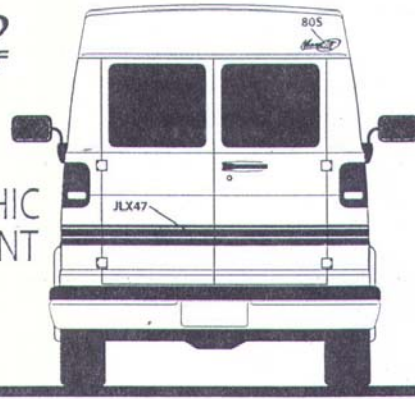

# LX4

KIT #: LXSS2000  
 Lowtop Kit#: LCL52000  
**DODGE**  
 Full-size Van

80S LARGE MARK III LOGO (4)  
 97 OR 98 ICONS (3)

209-Gray 219-Gold 229-Blue 239-Green