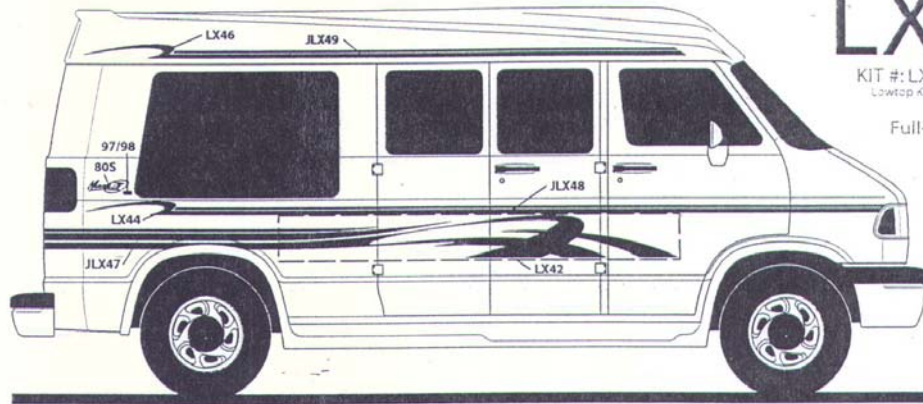

# LX4

KIT #: LXSS2000  
 Lowtop Kit#: LCL52000  
**DODGE**  
 Full-size Van

80S LARGE MARK III LOGO (4)  
 97 OR 98 ICONS (3)

209-Gray 219-Gold 229-Blue 239-Green